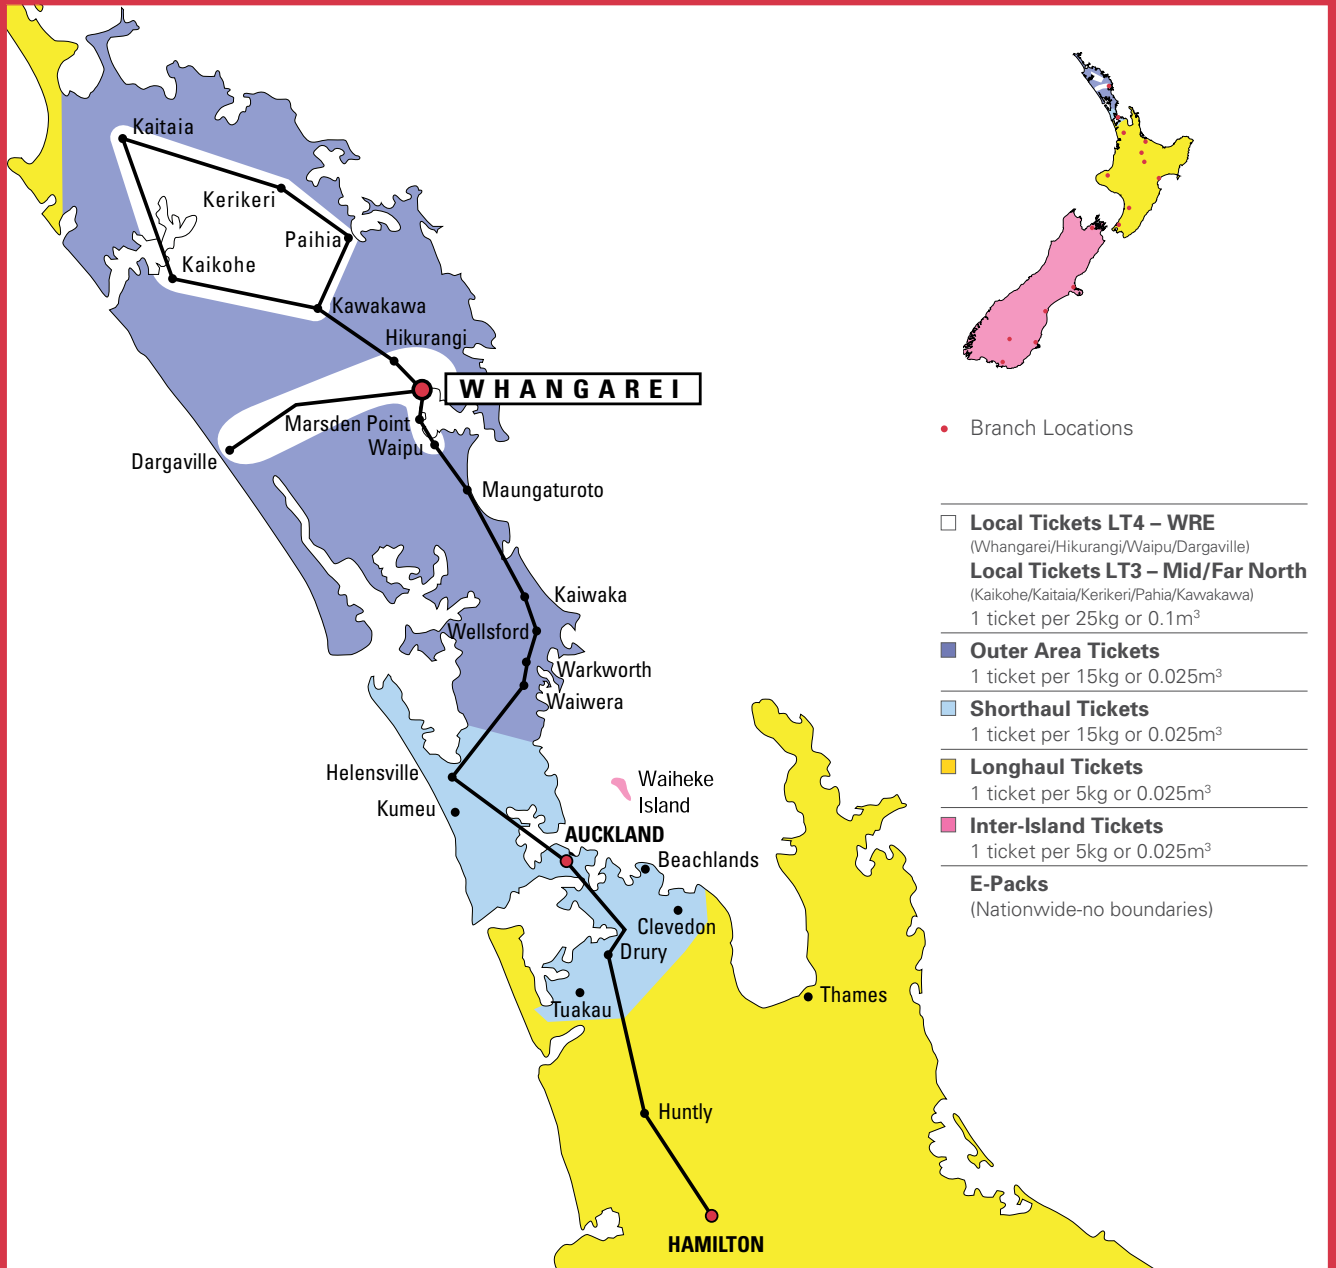

WHANGAREI BRANCH

BRANCH	OPENING HOURS
11 Dyer Street, Whangarei	Monday – Friday: 8.00am – 5.30pm Saturday: 8.00am – 10.30am

LOCAL SERVICES

Refer to pick-up times below for local services

LOCAL AND REGIONAL – SAME DAY SERVICES

Your pick-up times and depot departure times

Overnight delivery time:

	am
--	----

Pick up times:			
Departs Kaitaia at:	8.30 (am)	11.00 (pm)	2.00 (pm)
Awanui		2.45pm	
Hikurangi		3.30pm	
Kaeo		2.00pm	
Kaikohe	10.45am	1.20pm	
Kaitaia		2.15pm	
Kaiwaka	3.00pm		
Kauri		4.00pm	
Kawakawa	11.45am	1.00pm	
Kerikeri	11.00am	1.00pm	
Mangamuka		1.30pm	
Maungaturoto	2.00pm		
Mangonui		12.30pm	3.00pm
Moerewa	10.50am	1.00pm	
Ohaeawai		12.50pm	
Okaihau		1.15pm	
Paihia		1.40pm	
Ruakaka		4.00pm	
Taipa		2.30pm	3.15pm
Waipapa		1.30pm	
Waipu	2.30pm		
Waitangi		2.00pm	
Warkworth	3.30pm		
Wellsford	3.00pm		
Whangarei	12.00pm	2.00pm	

KAIT 08/11

OVERNIGHT SERVICES

Your last pick-up time is:

Overnight by 9.30am to main business centres. Rural and some Outer Area and Residential deliveries may take longer.

WHANGAREI