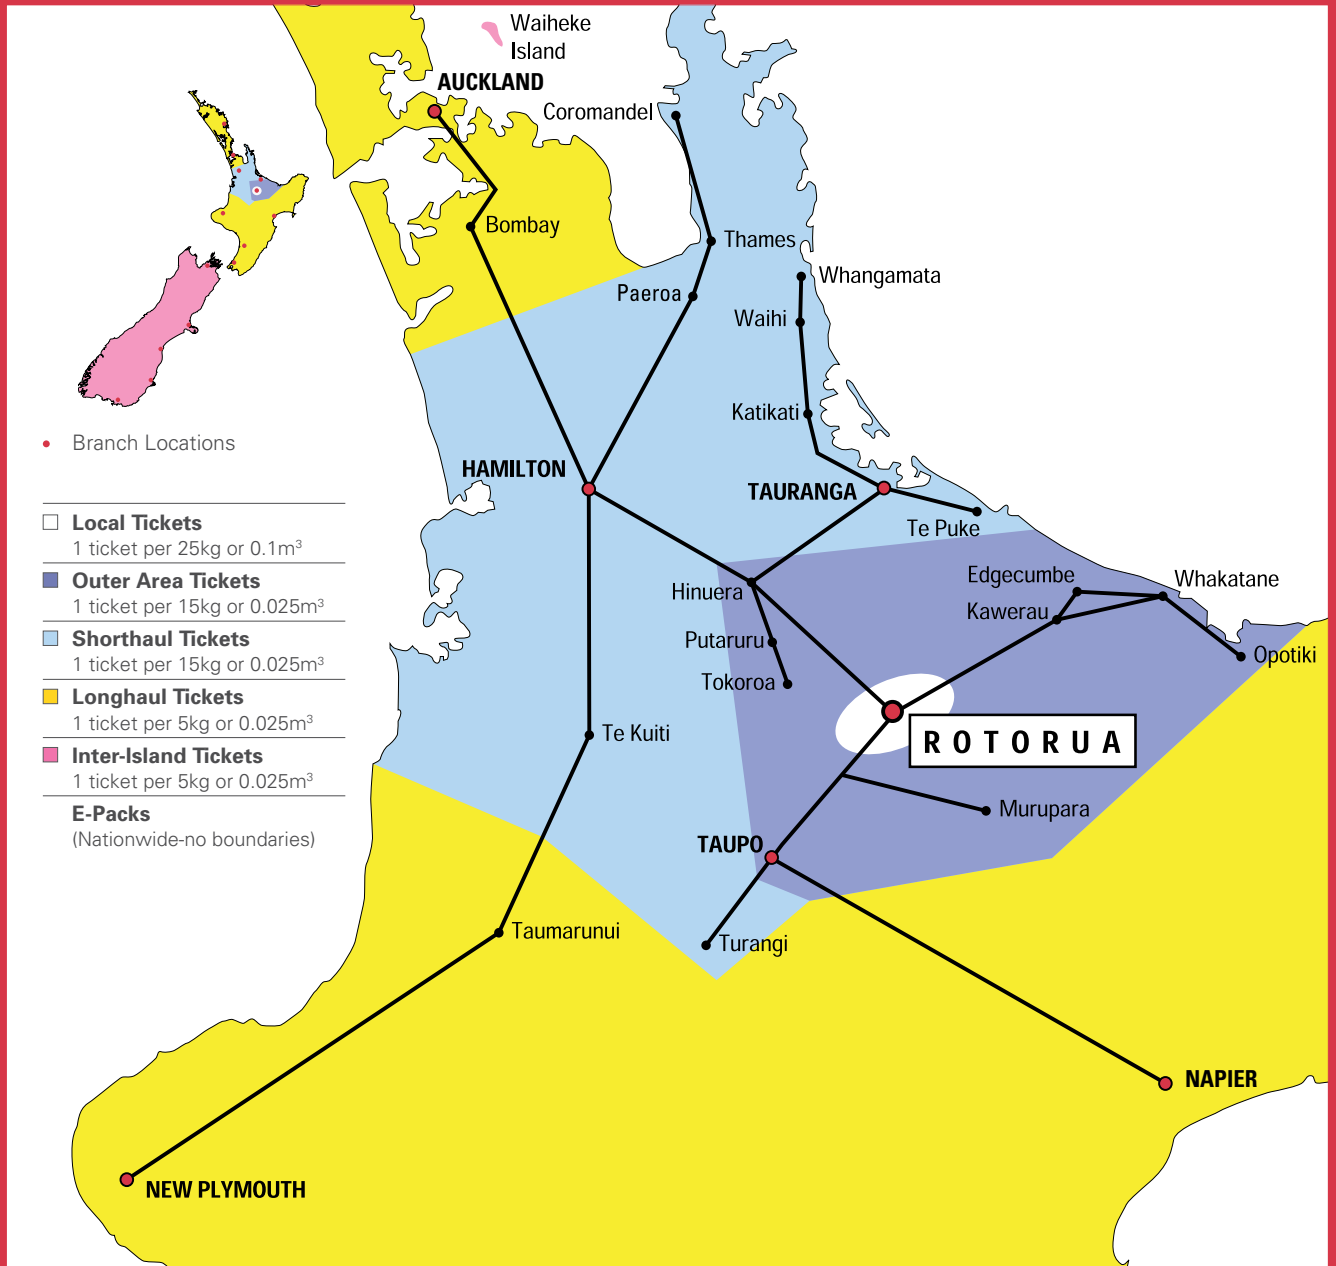

ROTORUA BRANCH

BRANCH

105 Biak Street, Stirling Park, Rotorua

OPENING HOURS

Monday – Friday: 8.00am – 6.00pm

Saturday: 8.00am – 11.00am

LOCAL SERVICES

Refer to pick-up times below for local services

LOCAL AND REGIONAL – SAME DAY SERVICES

your pick-up times and depot departure times

Pick up times:			
Departs Kawerau at:	10.00 (am)	12.00 (pm)	2.00 (pm)
Cambridge	•		
Edgecumbe	•	•	•
Galatea	•		
Hamilton	•	•	
Huntly	•		
Katikati	•		
Kinleith	•		
Matamata	•	•	
Matata		•	
Morrinsville	•		
Mt Maunganui	•	•	
Murupara	•		
Napier	•*		
Ngaruawahia	•		
Nongataha	•	•	
Ohope		•	
Opotiki		•	
Otorohanga	•		
Paengaroa	•		

Pick up times:			
Departs Kawerau at:	10.00 (am)	12.00 (pm)	2.00 (pm)
Paeroa	•		
Piopio	•		
Putaruru	•	•	
Raglan	•		
Reporoa	•	•	
Rotorua	•	•	
Taupo	•	•	
Tauranga	•	•	
Te Aroha	•		
Te Awamutu	•		
Te Kauwhata	•		
Te Puke	•	•	
Tirau	•	•	
Tokoroa**	•	•	
Turangi	•		
Waihi	•		
Waitoa	•		
Whakatane	•	•	•
Whangamata	•		

* Businesses Only

** Kinleith listed separately

KAW09/11

ROTORUA

OVERNIGHT SERVICES

Your last pick-up time is:

Overnight by 9.30am to main business centres. Some Rural & Residential deliveries may take longer.