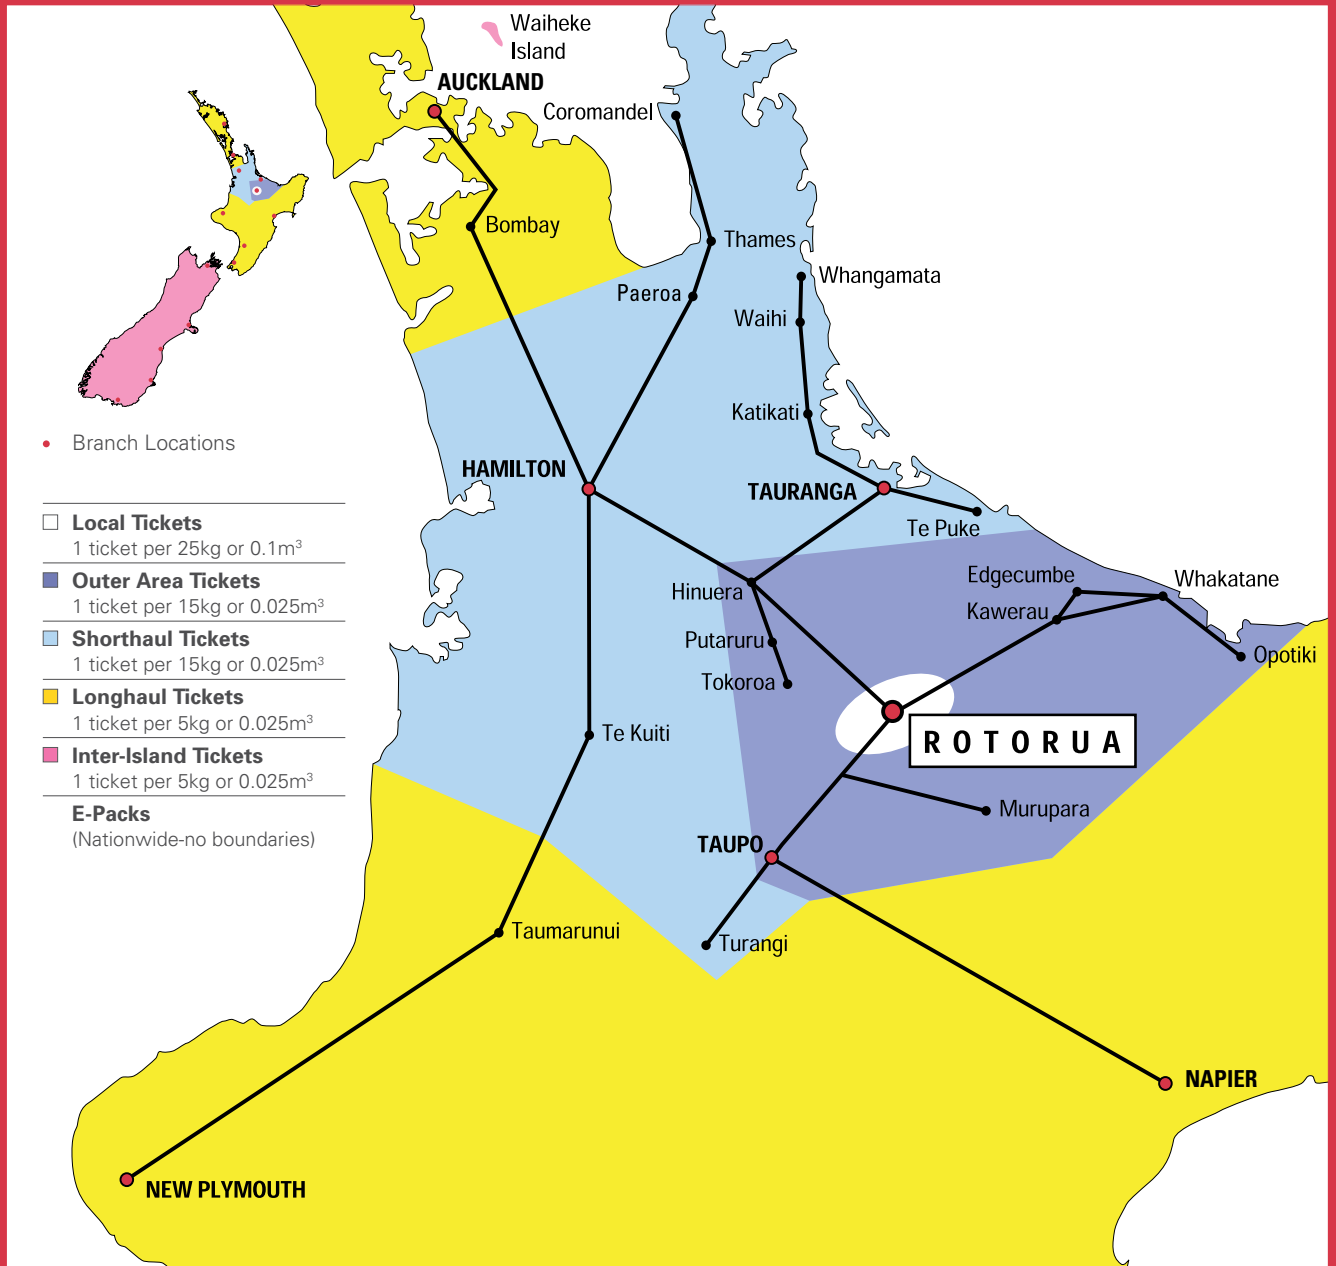

ROTORUA BRANCH

BRANCH

105 Biak Street, Stirling Park, Rotorua

OPENING HOURS

Monday – Friday: 8.00am – 6.00pm

Saturday: 8.00am – 11.00am

LOCAL SERVICES

Refer to pick-up times below for local services

LOCAL AND REGIONAL – SAME DAY SERVICES

your pick-up times and depot departure times

Pick up times:

	9.30 (am)	1.00 (pm)
Departs Opotiki at:		
Auckland**	•	
Cambridge	•	
Edgecumbe	•	•
Galatea	•	
Hamilton	•	
Hastings	•	
Huntly	•	
Kawerau	•	
Katikati	•	
Kinleith	•	
Matamata	•	
Matata	•	
Morrinsville	•	
Mt Maunganui	•	
Murupara	•	
Napier	•*	
Ngaruawahia	•	
Nongotaha	•	
Ohope	•*	
Otorohanga	•	

Pick up times:

	9.30 (am)	1.00 (pm)
Departs Opotiki at:		
Paeroa	•	
Piopio	•	
Putaruru	•	
Raglan	•	
Reporoa	•	
Rotorua	•	
Taupo	•	
Tauranga	•	
Te Aroha	•	
Te Awamutu	•	
Te Kauwhata	•	
Te Puke	•	
Tirau	•	
Tokoroa***	•	
Turangi	•	
Whakatane	•	•
Waihi	•	
Waitoa	•	
Whangamata	•	

* Businesses Only

** South Auckland Businesses Only

*** Kinleith listed separately

OP009/11

ROTORUA

OVERNIGHT SERVICES

Your last pick-up time is:

Overnight by 9.30am to main business centres. Some Rural & Residential deliveries may take longer.