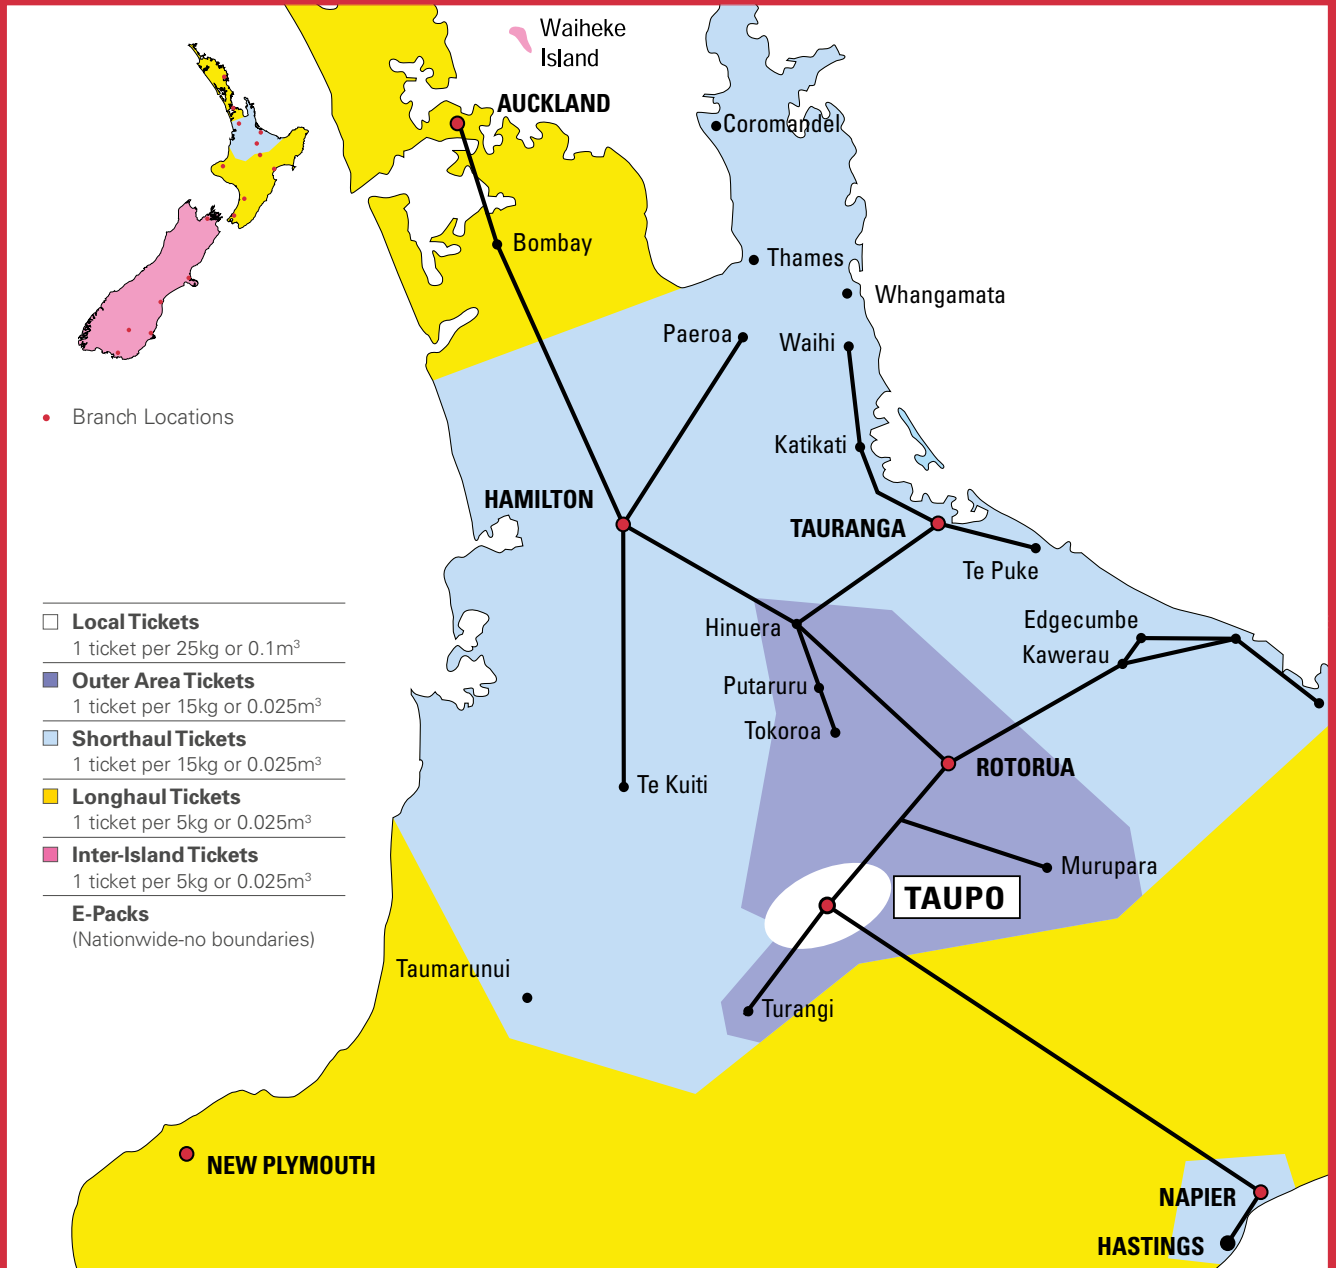

TAUPO BRANCH

BRANCH	OPENING HOURS
10 Fleet Street, Taupo	Monday – Friday: 8.30am – 5.00pm Saturday: 9.00am – 11.00am

LOCAL SERVICES

Refer to pick-up times below for local services

LOCAL AND REGIONAL – SAME DAY SERVICES

your pick-up times and depot departure times

Pick up times:			
Departs Taupo at:	10.00 (am)	12.00 (pm)	1.30 (pm)
Auckland	• Depot only		
Cambridge	•		
Edgecumbe	•	•	
Hamilton	•	•	
Huntly	•	•	
Katikati	•		
Kinleith	•		
Matamata	•	•	
Morrinsville	•		
Mt Maunganui	•	•	
Murupara	•		
Napier			•
Ngaruawahia	•		
Ngongotaha	•	•	
Ohope	•		
Opotiki	•		

Pick up times:			
Departs Taupo at:	10.00 (am)	12.00 (pm)	1.30 (pm)
Otorohanga	•		
Paeroa	•		
Putaruru	•	•	
Raglan	•		
Reporoa	•	•	
Rotorua	•	•	
Tauranga	•	•	
Te Aroha	•		
Te Awamutu	•		
Te Kuiti	•		
Te Puke	•	•*	
Tokoroa**	•	•	
Turangi		•	•
Waihi	•		
Whakatane	•		

* Businesses Only
** Kinleith listed separately

TP009/11

OVERNIGHT SERVICES

Your last pick-up time is:

Overnight by 9.30am to main business centres. Some Rural & Residential deliveries may take longer.

TAUPO