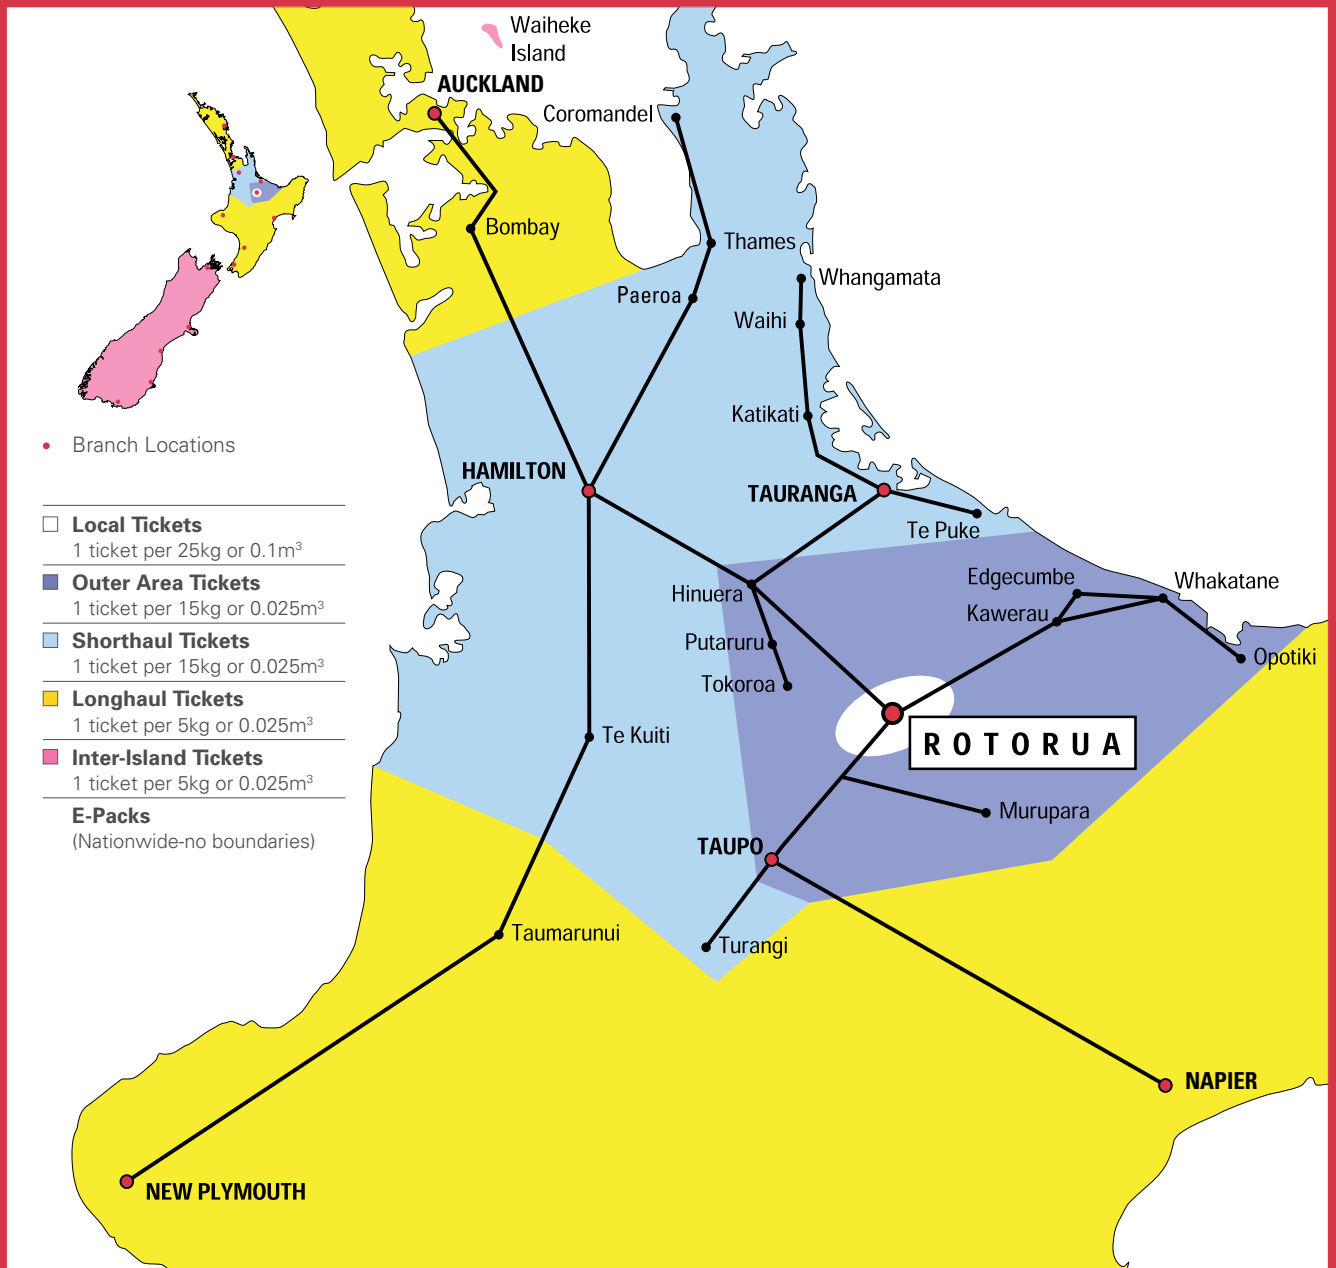

ROTORUA BRANCH

BRANCH

105 Biak Street, Stirling Park, Rotorua

OPENING HOURS

Monday – Friday: 8.00am – 6.00pm

Saturday: 8.00am – 11.00am

LOCAL SERVICES

Refer to pick-up times below for local services

LOCAL AND REGIONAL – SAME DAY SERVICES

your pick-up times and depot departure times

Pick up times:				Pick up times:			
Departs Tokoroa at:	9.50 (am)	11.50 (am)	1.50 (pm)	Departs Tokoroa at:	9.50 (am)	11.50 (am)	1.50 (pm)
Auckland	•*	•**		Paengaroa	•		
Bell Block	•*			Paeroa	•	•	
Cambridge	•	•		Piopio	•		
Coromandel	•			Putaruru	•	•	•
Edgecumbe	•	•		Raglan	•	•	
Galatea	•			Reporoa	•	•	
Hamilton	•	•	•	Rotorua	•	•	•
Hastings	•			Taumarunui	•		
Huntly	•	•		Taupo	•	•	
Kawerau	•	•		Tauranga	•	•	•
Katikati	•	•		Te Aroha	•	•	
Kerepehi	•			Te Awamutu	•	•	
Kinleith			•	Te Kauwhata		•	
Matamata	•	•	•	Te Kuiti	•	•	
Morrinsville	•	•		Te Puke	•	•	•*
Mt Maunganui	•	•	•	Thames	•		
Murupara	•			Tirau	•	•	•
Napier	•*			Turangi	•		
New Plymouth	•			Turua	•		
Ngaruawahia	•	•		Waihi		•	
Ngatea	•			Waitara	•*		
Ohope	•*			Waitoa	•	•	
Opotiki	•			Whakatane	•	•	
Otorohanga	•	•		Whangamata		•	

* Businesses Only

** South Auckland Businesses Only

TOK09/11

ROTORUA

OVERNIGHT SERVICES

Your last pick-up time is:

Overnight by 9.30am to main business centres. Some Rural & Residential deliveries may take longer.