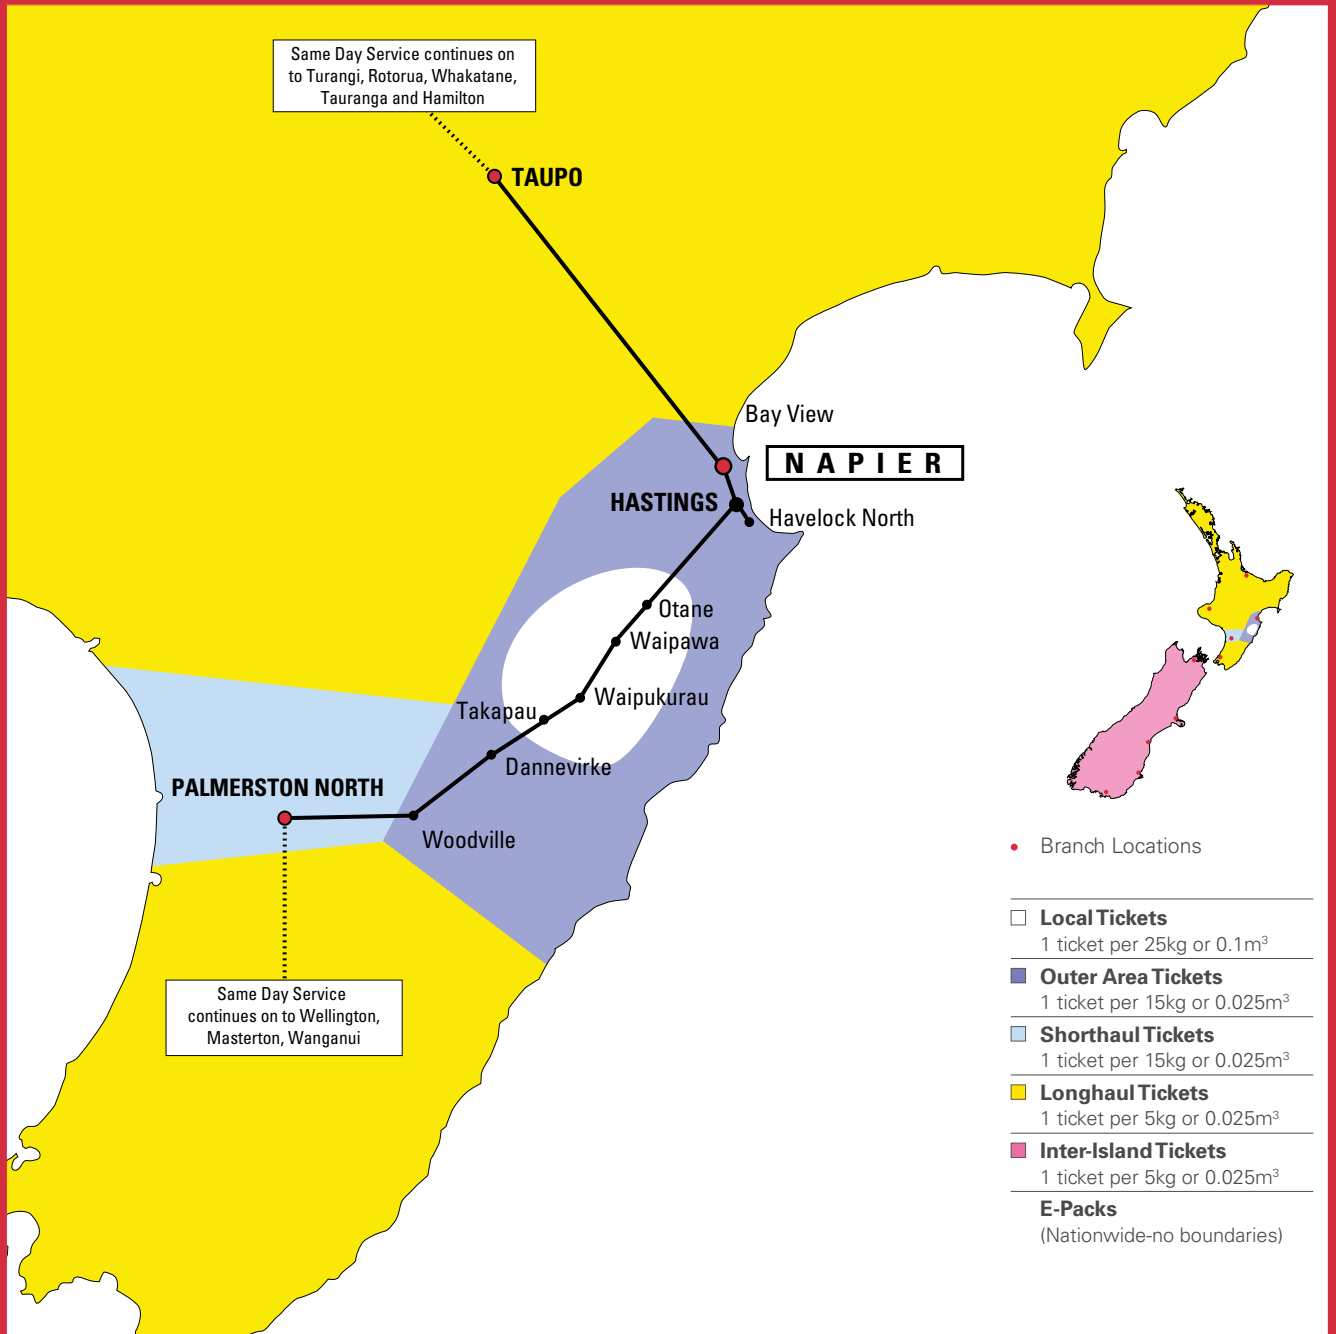

HAWKES BAY BRANCH

- Branch Locations
-
- Local Tickets**
1 ticket per 25kg or 0.1m³
 - Outer Area Tickets**
1 ticket per 15kg or 0.025m³
 - Shorthaul Tickets**
1 ticket per 15kg or 0.025m³
 - Longhaul Tickets**
1 ticket per 5kg or 0.025m³
 - Inter-Island Tickets**
1 ticket per 5kg or 0.025m³
-
- E-Packs**
(Nationwide-no boundaries)

BRANCH	OPENING HOURS
22 Wakefield Street, Napier	Monday – Friday: 7.30am – 6.00pm Saturday: 8.00am – 11.00am

LOCAL SERVICES

Refer to pick-up times below for local services

LOCAL AND REGIONAL – SAME DAY SERVICES

Your pick-up times and depot departure times

Pick up times:				
Departs Waipukurau / Waipawa at:	10.00 (am)	10.30 (am)	12.45 (pm)	2.00 (pm)
Dannevirke		•	•	
Hastings	•			•
Levin		•	•	
Lower Hutt		•		
Masterton		•		
Napier	•			•
Palmerston North		•	•	
Wellington		•		
Woodville		•	•	
Wanganui		•	•	

OVERNIGHT SERVICES

Your last pick-up time is:

Overnight by 9.30am to main business centres. Some Rural & Residential deliveries may take longer.

HAWKES BAY